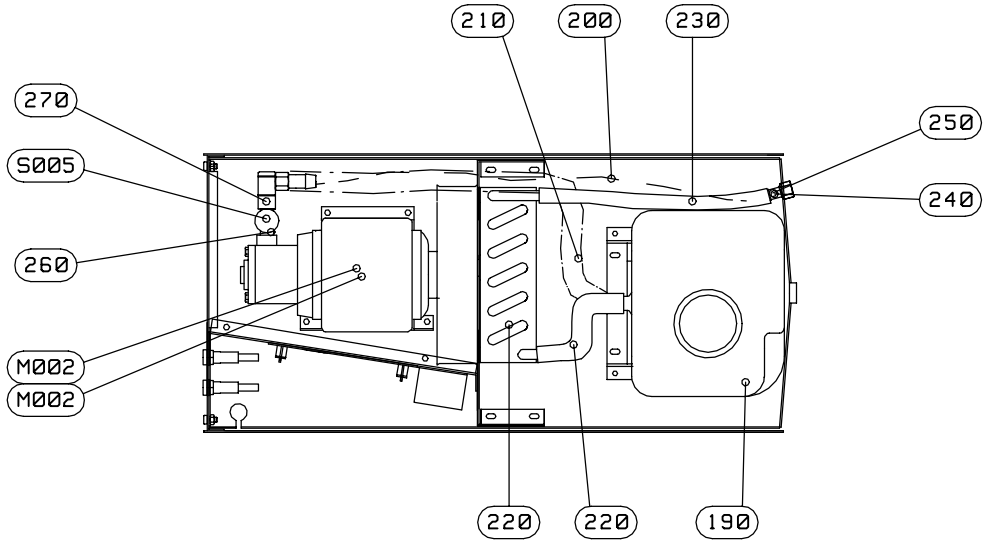

KEMPOWELD3200 W

VARASAT
RESERVDALAR
RESERVE DELER
RESERVEDELE

SPARE PARTS
ERSATZTEILE
ONDERDELEN
PIECES DETACHEES

1921850

V216302

Tilausno	Osano	Nimike	Määrä
4279480	A001	OHJAUSKORTTI A001 KWELD3200-4000W	1
4279500	A002	OHJAUSKORTTI A002 KWELD 4000W	1
9755223	C001	KONDENSAATTORI 8UF/450V AC	1
9772551	F001	SULAKEPESÄ + MUTTERI	1
9772551	F002	SULAKEPESÄ + MUTTERI	1
4287570	G001	TASAS.YKSIKKÖ KWELD3200/4000/4000W	1
4287420	G002	RINNAKKAISDIODI KEMPOWELD	1
9775729	H001	MERKKILAMPPU KELT	1
9775731	H003	MERKKILAMPPU PUN	1
9775729	H004	MERKKILAMPPU KELT	1
9764130	K001	KELAKYTKIN	1
3138510	L001	KURISTIN KWELD,KMAT 3200	1
9544214	M001	PUHALLIN MASTER 2800/3500	1
3138320	M002	PUMPPU/MOOTTORI SIMACO	1
9540410	M002	PUMPPU-MOOTTORI	0
4287840	R001	VASTUS 0.23 OHM KWELD	1
4266150	R002	SIVUVIRTAVASTUS 300A/60MV	1
9753587	R004	PTC-VASTUS +60 C	1
9761225	S001	KEINUVIPUKYTKIN MERKKIVALOLLA	1
976052101	S002	KYTKIN D22,5	2
9761221	S004	KEINUVIPUKYTKIN MERKKIVALOLLA	1
9761622	S005	PAINEKYTKIN	1
2066190	T001	MUUNTAJA KWELD,KMAT 3200	1
3141290	T002	APUMUUNTAJA	1
9771530	X003	KONELIITIN DIX BE 50/70	2
4191441	ZG001	RC-SUODIN	1
2066280	010	ALUSTA KWELD,KMAT3200/4000	1
9547105	030	PYÖRÄ	2
9547771	040	PYÖRÄ T-50 LHPL 200 PK	2
2061410	050	TAKARITILÄ MASTER 2800/3500	1
2069250	055	PUHALTIMEN ERISTE	1
3001873	060	VEDONPOISTIN D30	1
3001875	070	ERISTELEVY VEDONP.	1
3138950	100	AKSELIN ERISTE	1
4279940	110	NAUHAKAAPPELI L=380	1
2062900	145	MUOVIKAHVA 26X50X217/188	1
3144940	140	SIVULEVY, VASEN KWELD 3200W,4000W	1
3144950	150	SIVULEVY, OIKEA KWELD 3200W,4000W	1
1028360	160	KANSI KWELD 3200W,4000W	1
1028370	170	ETULEVY KEMPOWELD 3200W	1
1028350	180	TAKALEVY KWELD 3200W,4000W	1
9592126	190	VESISÄILIÖ	1
9370162	200	PA-LETKU SININEN 8/6	0,52
9373216	210	KUMILETKU 13 MM	0,7
4278740	220	VESILETKU KW 4000W	1
9373215	230	KUMILETKU 10/17 MM	0,3
4279930	240	LETKULIITIN R1/8 - 9.5 KL	1
4279920	250	LETKULIITIN R1/8 - 6 ML	1
9568956	260	JATKOLIITIN	1
9568957	270	HAARALIITIN 2060-1/4	1
9761302	290	VIPUKYTK.VIVUN SUOJA	2
9885031	300	TARRA, VIHREÄ	1
9885032	310	TARRA, PUNAINEN	1
3142290	320	PIIRIKAAVIO KEMPOWELD 3200W	1